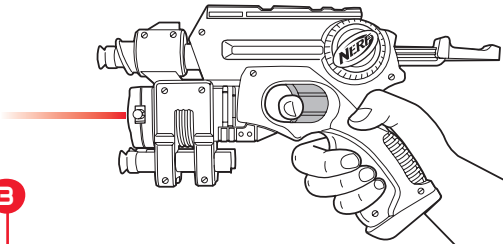

USING THE BLASTER

Pull **TRIGGER** about halfway to see the **LIGHT BEAM**. This works best in low-light conditions.

IMPORTANT: BATTERY INFORMATION

CAUTION:

1. Always follow the instructions carefully. Use only batteries specified and be sure to insert them correctly by matching the + and - polarity markings.
2. Do not mix old batteries and new batteries or standard (carbon-zinc) with alkaline batteries.
3. Remove exhausted or dead batteries from the product.
4. Remove batteries if product is not to be played with for a long time.
5. Do not short-circuit the supply terminals.
6. Should this product cause, or be affected by, local electrical interference, move it away from other electrical equipment. Reset (switching off and back on again or removing and re-inserting batteries) if necessary.
7. **RECHARGEABLE BATTERIES:** Do not mix these with any other types of batteries. Always remove from the product before recharging. Recharge batteries under adult supervision. **DO NOT RECHARGE OTHER TYPES OF BATTERIES.**

Product and colors may vary.
© 2009 Hasbro. All Rights Reserved.
TM & ® denote U.S. Trademarks.
U.S. Pat. No. 5529050.

614960802 P/N 7081570000

NERF.COM
FOR NEW PRODUCTS AND OFFERS
Questions? Call: 1-800-327-8264