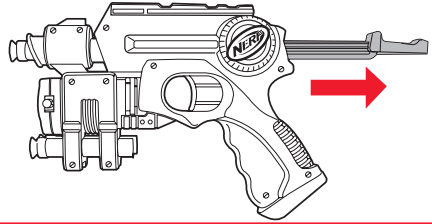

USING THE BLASTER

Pull **TRIGGER** about halfway to see the **LIGHT BEAM**. This works best in low-light conditions.

IMPORTANT: BATTERY INFORMATION

CAUTION:

1. Always follow the instructions carefully. Use only batteries specified and be sure to insert them correctly by matching the + and - polarity markings.
2. Do not mix old batteries and new batteries or standard (carbon-zinc) with alkaline batteries.
3. Remove exhausted or dead batteries from the product.
4. Remove batteries if product is not to be played with for a long time.
5. Do not short-circuit the supply terminals.
6. Should this product cause, or be affected by, local electrical interference, move it away from other electrical equipment. Reset (switching off and back on again or removing and re-inserting batteries) if necessary.
7. **RECHARGEABLE BATTERIES:** Do not mix these with any other types of batteries. Always remove from the product before recharging. Recharge batteries under adult supervision. **DO NOT RECHARGE OTHER TYPES OF BATTERIES.**

Product and colors may vary.
© 2009 Hasbro. All Rights Reserved.
TM & ® denote U.S. Trademarks.
U.S. Pat. No. 5529050.

614960802 P/N 7081570000

NERF.COM
FOR NEW PRODUCTS AND OFFERS
Questions? Call: 1-800-327-8264