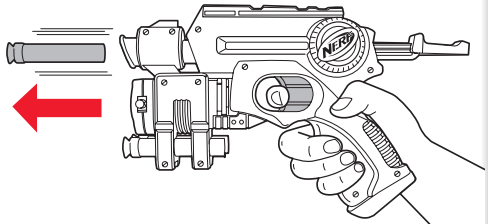

USING THE BLASTER

Pull **TRIGGER** about halfway to see the **LIGHT BEAM**. This works best in low-light conditions.

IMPORTANT: BATTERY INFORMATION

CAUTION:

1. Always follow the instructions carefully. Use only batteries specified and be sure to insert them correctly by matching the + and - polarity markings.
2. Do not mix old batteries and new batteries or standard (carbon-zinc) with alkaline batteries.
3. Remove exhausted or dead batteries from the product.
4. Remove batteries if product is not to be played with for a long time.
5. Do not short-circuit the supply terminals.
6. Should this product cause, or be affected by, local electrical interference, move it away from other electrical equipment. Reset (switching off and back on again or removing and re-inserting batteries) if necessary.
7. **RECHARGEABLE BATTERIES:** Do not mix these with any other types of batteries. Always remove from the product before recharging. Recharge batteries under adult supervision. **DO NOT RECHARGE OTHER TYPES OF BATTERIES.**

Product and colors may vary.
© 2009 Hasbro. All Rights Reserved.
TM & ® denote U.S. Trademarks.
U.S. Pat. No. 5529050.

614960802 P/N 7081570000

NERF.COM
FOR NEW PRODUCTS AND OFFERS
Questions? Call: 1-800-327-8264