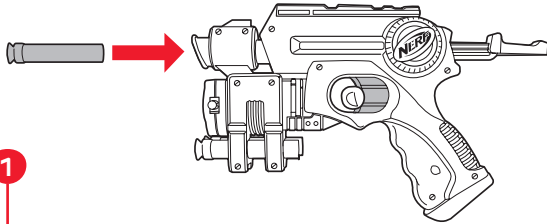

### BATTERIES REQUIRED

Alkaline batteries recommended. Phillips/cross head screwdriver (not included) needed to insert batteries.

**NOTE:** Accessories from other N-STRIKE blasters (sold separately) may work with the tactical rail.

## INSERTING THE BATTERIES

1. Loosen screw in **BATTERY DOOR**.
2. Insert fresh 2 x 1.5V "AA" or R6 size batteries (not included). Alkaline batteries recommended.
3. Replace door and tighten screw.

## USING THE BLASTER

Pull **TRIGGER** about halfway to see the **LIGHT BEAM**. This works best in low-light conditions.