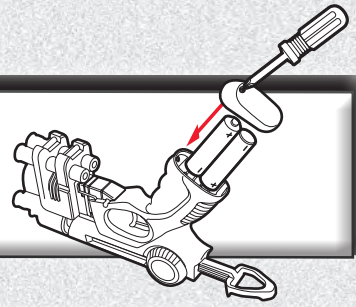

INSERTING THE BATTERIES

1. Loosen screw in **BATTERY DOOR**.
2. Insert fresh 2 x 1.5V "AA" or R6 size batteries (not included). Alkaline batteries recommended.
3. Replace door and tighten screw.