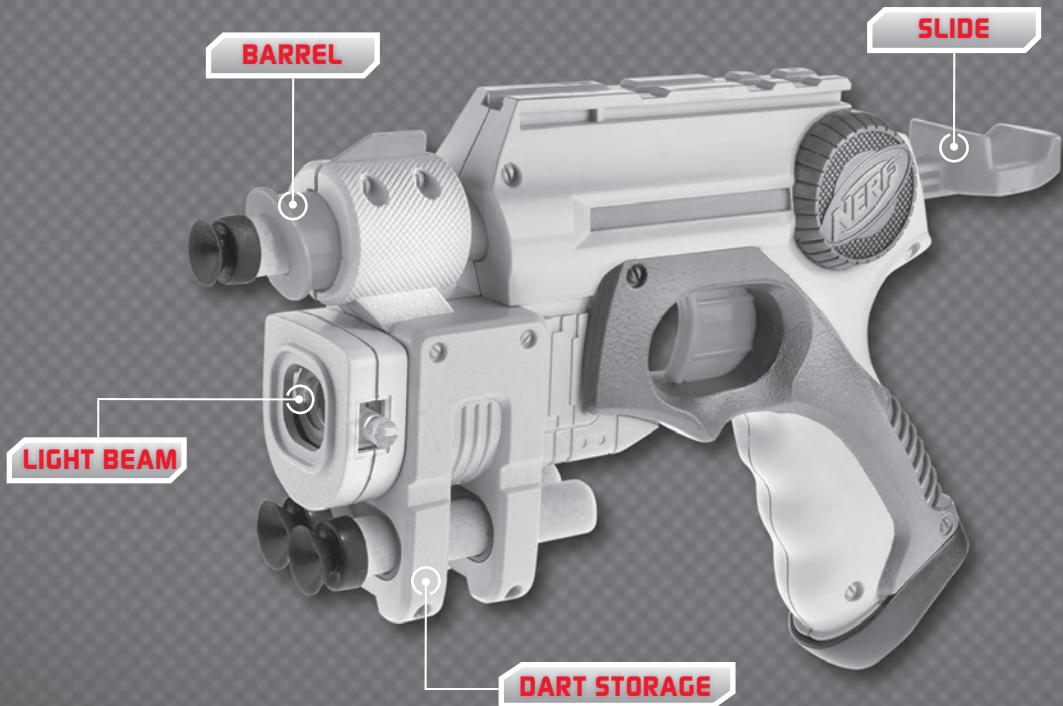

# NITE FINDER EX-3<sup>®</sup>

Be sure to read and follow all instructions carefully before using this product.

 **x2** 1.5VAA or R6 size  
NOT INCLUDED

### BATTERIES REQUIRED

Alkaline batteries recommended. Phillips/cross head screwdriver (not included) needed to insert batteries.

**NOTE:** Accessories from other N-STRIKE blasters (sold separately) may work with the tactical rail.